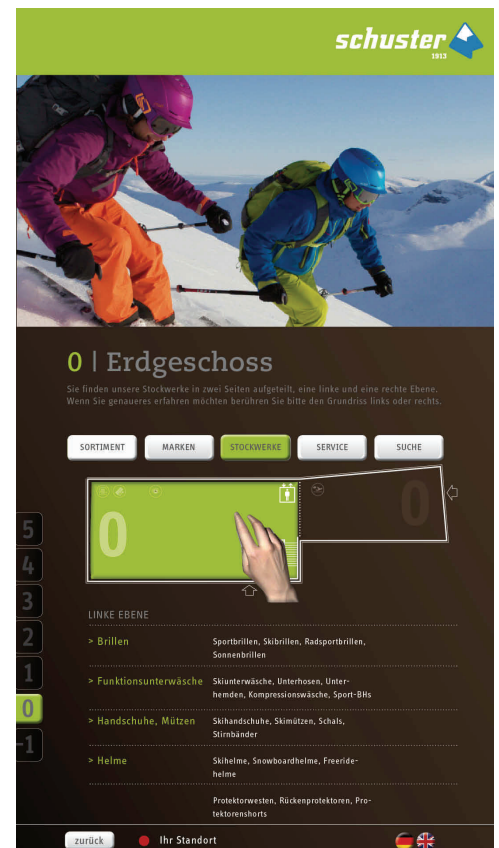

friendlyway Store Navigator has a modern attractive touch screen application, which is executed on friendlyway touch screen terminals or displays. The application allows searching for the necessary brand, service, or product and can provide overview of any floor.

Unlike classic terminals, the solution provides much better possibilities for the presentation of the product range available in the store. The displayed content can be changed any time via the administration interface.

Functions

- An interactive product catalogue;
- Displaying brands and service points;
- Search for products, brands, and service points;
- A detailed interactive floor plan with indication of departments and service points;
- Displaying of the context sensitive advertising as slideshow, animation or video;
- A variety of evaluation tools to calculate the number of clicks for the selected product groups, brands, and periods;
- An extensive administration interface, which allows simple content change;
- A modern, attractive touch screen user interface with animation elements;
- Centralized data management for several terminals;
- Import of assortment data from excel files;
- Support of assortment divided by several locations;
- Customization of graphics and data processing technology.