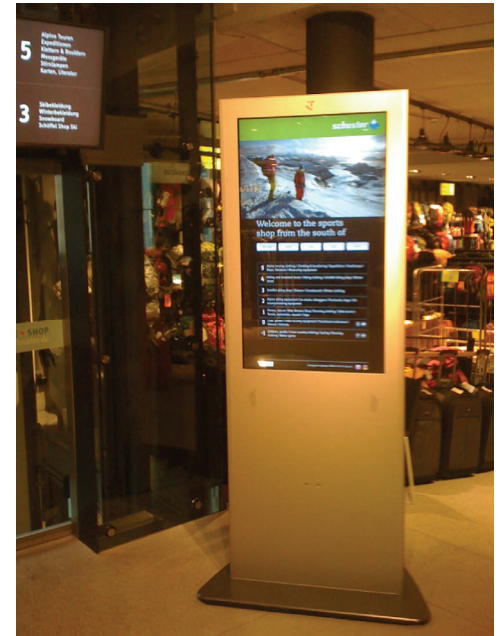

friendlyway Store Navigator has a modern attractive touch screen application, which is executed on friendlyway touch screen terminals or displays. The application allows searching for the necessary brand, service, or product and can provide overview of any floor.

Unlike classic terminals, the solution provides much better possibilities for the presentation of the product range available in the store. The displayed content can be changed any time via the administration interface.

Functions

- An interactive product catalogue;
- Displaying brands and service points;
- Search for products, brands, and service points;
- A detailed interactive floor plan with indication of departments and service points;
- Displaying of the context sensitive advertising as slideshow, animation or video;
- A variety of evaluation tools to calculate the number of clicks for the selected product groups, brands, and periods;
- An extensive administration interface, which allows simple content change;
- A modern, attractive touch screen user interface with animation elements;
- Centralized data management for several terminals;
- Import of assortment data from excel files;
- Support of assortment divided by several locations;
- Customization of graphics and data processing technology.