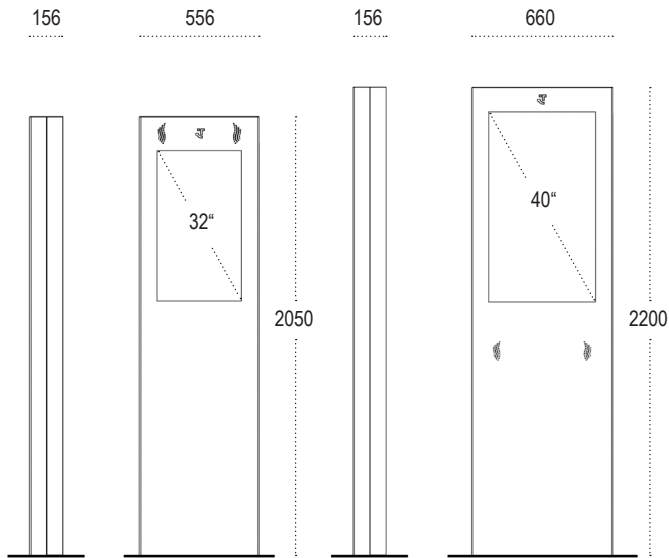

friendlyway welcome 32/40

An Elegant Reception Clerk

With the friendlyway welcome 32/40, you can welcome your visitors in perfect style. This digital sign will charm any guest with an eye for technological elegance.

The upright 32 or 40-inch display is bright and attracts attention even over long distances. The display format makes the terminal particularly suitable for split screens. On-screen presentations can be triggered and shut down via a proximity sensor. Inside the terminal's shell, there is a powerful PC computer that ensures the flawless presentation of your content.

Technical Data

friendlyway welcome 32/40

Specifications

- 32" (resolution: 1360 x 768 pixels)**
- 556 * 2050 * 156 mm (width * height * depth), 80 kg
 - Luminance: 450 cd/qm
 - Touch option: SAW, Surface Acoustic Wave
- 40" (resolution: 1920 x 1080 pixels)**
- 660 * 2200 * 156 mm (width * height * depth), 95 kg
 - Luminance: 450 cd/qm
 - Touch option: SAW, Surface Acoustic Wave
- View angle: 178° / 178°
 - CPU: Small Form Factor PC, Dell™ Optiplex™ 760 (or comparable performance)
 - Housing: Steel, High Gloss Powder Coated
 - Power supply: Internal 85 - 265 VAC
 - Ambient temperature: +5°C - +35°C
 - Location: Indoor