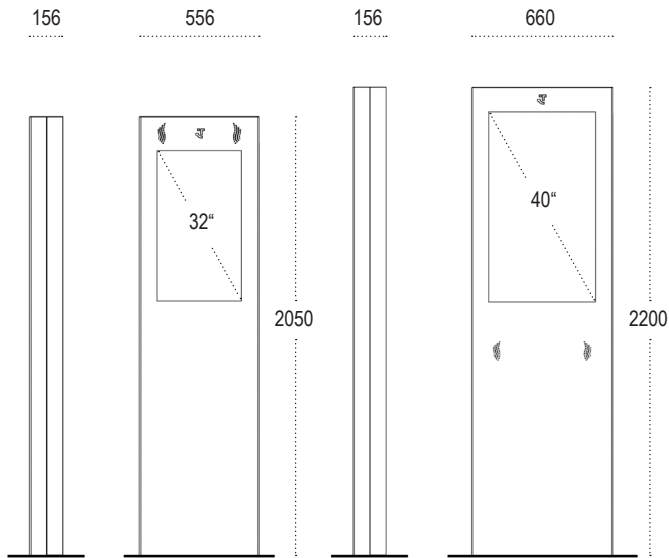

friendlyway welcome 32/40

An Elegant Reception Clerk

With the friendlyway welcome 32/40, you can welcome your visitors in perfect style. This digital sign will charm any guest with an eye for technological elegance.

The upright 32 or 40-inch display is bright and attracts attention even over long distances. The display format makes the terminal particularly suitable for split screens. On-screen presentations can be triggered and shut down via a proximity sensor. Inside the terminal's shell, there is a powerful PC computer that ensures the flawless presentation of your content.

Technical Data

friendlyway welcome 32/40

Specifications

- 32" (resolution: 1360 x 768 pixels)**
- 556 * 2050 * 156 mm (width * height * depth), 80 kg
 - Luminance: 450 cd/qm
 - Touch option: SAW, Surface Acoustic Wave
- 40" (resolution: 1920 x 1080 pixels)**
- 660 * 2200 * 156 mm (width * height * depth), 95 kg
 - Luminance: 450 cd/qm
 - Touch option: SAW, Surface Acoustic Wave
 - View angle: 178° / 178°
 - CPU: Small Form Factor PC, Dell™ Optiplex™ 760 (or comparable performance)
 - Housing: Steel, High Gloss Powder Coated
 - Power supply: Internal 85 - 265 VAC
 - Ambient temperature: +5°C - +35°C
 - Location: Indoor